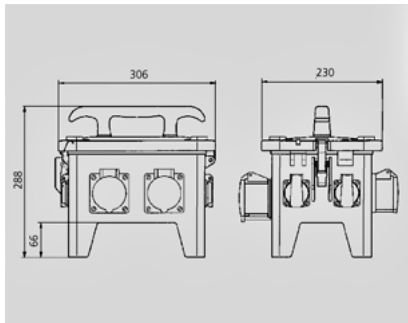

**EverGUM receptacle combination - Part no. 70351**

- solid rubber enclosure, signal yellow RAL 1003
- pre-wired for installation

## Technical information

Fitted with	1 CEE 32A, 5p, 400V 1 CEE 16A, 5p, 400V 4 SCHUKO® 16A, 230V
Fusing	1 RCD 40A, 4p, 0.03A 1 MCB 16A, 3p, C 2 MCB's 16A, 1p, B
Pre-fuse max.	32 A
InA	32 A
RDF	0,65
Connection/feeder cable	2 m H07RN-F5G4 with CEE-plug 32A, 5p, 400V
Enclosure size	306 x 230 x 288 mm (L x W x H)
Protection type	IP 44

Drawing  
5 MB 48a

Dim. in mm