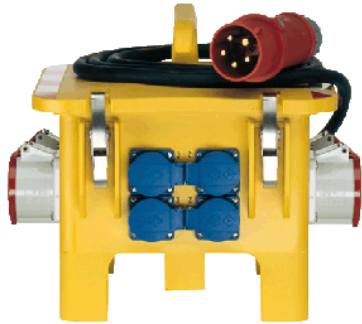

**EverGUM receptacle combination - Part no. 70442**

- solid rubber enclosure, signal yellow RAL 1003
- pre-wired for installation

**Technical information**

Fitted with	2 CEE 32A, 5p, 400V 2 CEE 16A, 5p, 400V 4 SCHUKO® 16A, 230V
Fusing	1 RCD 63A, 4p, 0.03A 2 MCB's 32A, 3p, C 2 MCB's 16A, 3p, C 2 MCB's 16A, 1p, B
Pre-fuse max.	63 A
InA	51 A
RDF	0,4
Connection/feeder cable	3 m H07RN-F5G10 with CEE-plug 63A, 5p, 400V
Enclosure size	360 x 340 x 330 mm (L x W x H)
Protection type	IP 44