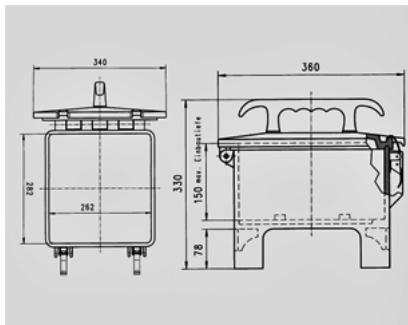

**EverGUM receptacle combination - Part no. 70442**

- solid rubber enclosure, signal yellow RAL 1003
- pre-wired for installation

**Technical information**

Fitted with	2 CEE 32A, 5p, 400V 2 CEE 16A, 5p, 400V 4 SCHUKO® 16A, 230V
Fusing	1 RCD 63A, 4p, 0.03A 2 MCB's 32A, 3p, C 2 MCB's 16A, 3p, C 2 MCB's 16A, 1p, B
Pre-fuse max.	63 A
InA	51 A
RDF	0,4
Connection/feeder cable	3 m H07RN-F5G10 with CEE-plug 63A, 5p, 400V
Enclosure size	360 x 340 x 330 mm (L x W x H)
Protection type	IP 44

Drawing  
5 MB 43

Dim. in mm