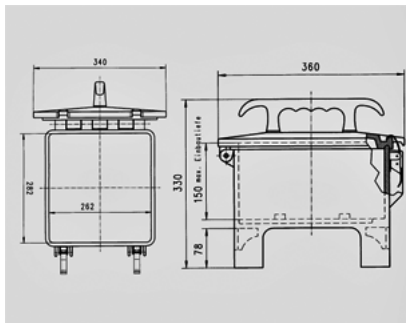

**EverGUM receptacle combination - Part no. 7513001GB**

- distributor compact
- portable, stackable
- with hinged cover
- with two stainless steel quick release

## Technical information

Fitted with	1 CEE 63A, 5p, 400V 1 CEE 32A, 5p, 400V 1 CEE 16A, 5p, 400V 4 british standard 13A, 2p+E, 230V
Fusing	1 RCD 63A, 4p, 0.03A 1 MCB 32A, 3p, C 1 MCB 16A, 3p, C 2 MCB's 13A, 1p, C
Connection/feeder cable	2 m H07RN-F5G10 with CEE-plug 63A, 5p, 400V
Enclosure size	360 x 340 x 330 mm (L x W x H)
Protection type	IP 44

 Drawing  
5 MB 43

Dim. in mm