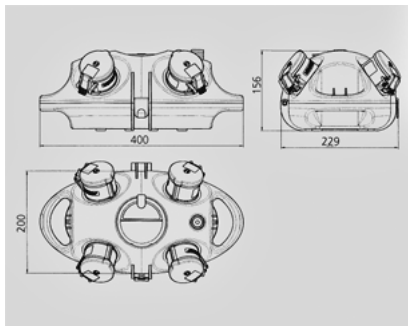

**AirKRAFT® - Part no. 94558RO**

- pre-wired for installation
- back box in black
- hinged cover available in red (RO), yellow (GE) or silver (SI)
- enclosure and insert made of AMAPLAST
- fusing behind a transparent cover

## Technical information

Fitted with	2 CEE 16A, 5p, 400V 2 SCHUKO® 16A, 230V
Fusing	1 RCD 40A, 4p, 0.03A
Connection/feeder cable	3 m H07RN-F5G2.5 with CEE-plug 16A, 5p, 400V
Protection type	IP 44

Drawing  
1 MB 441

Dim. in mm