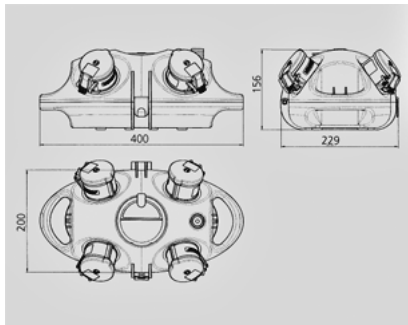

AirKRAFT® - Part no. 94559GE

- pre-wired for installation
- back box in black
- hinged cover available in red (RO), yellow (GE) or silver (SI)
- enclosure and insert made of AMAPLAST
- fusing behind a transparent cover

Technical information

Fitted with	1 CEE 16A, 5p, 400V 3 SCHUKO® 16A, 230V
Fusing	1 MCB 16A, 3p, C 1 MCB 16A, 1p, B
Pre-fuse max.	32 A
InA	32 A
RDF	0,65
Connection/feeder cable	3 m H07RN-F5G4 with CEE-plug 32A, 5p, 400V
Protection type	IP 44

Drawing
1 MB 441

Dim. in mm