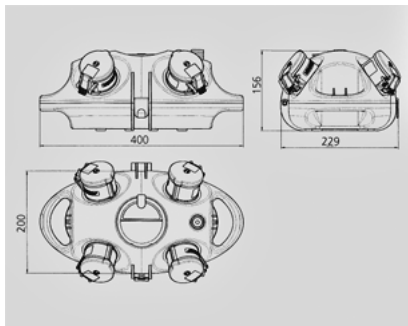

AirKRAFT® - Part no. 94569GE

- pre-wired for installation
- back box in black
- hinged cover available in red (RO), yellow (GE) or silver (SI)
- enclosure and insert made of AMAPLAST
- fusing behind a transparent cover

Technical information

Fitted with	3 SCHUKO® 16A, 230V 1 Micro Lynx light 7W
Fusing	1 RCD 25A, 4p, 0.03A 1 MCB 16A, 1p, B
Connection/feeder cable	3 m H07RN-F3G1.5 with plug SCHUKO® 16A, 230V

Drawing
1 MB 441

Dim. in mm